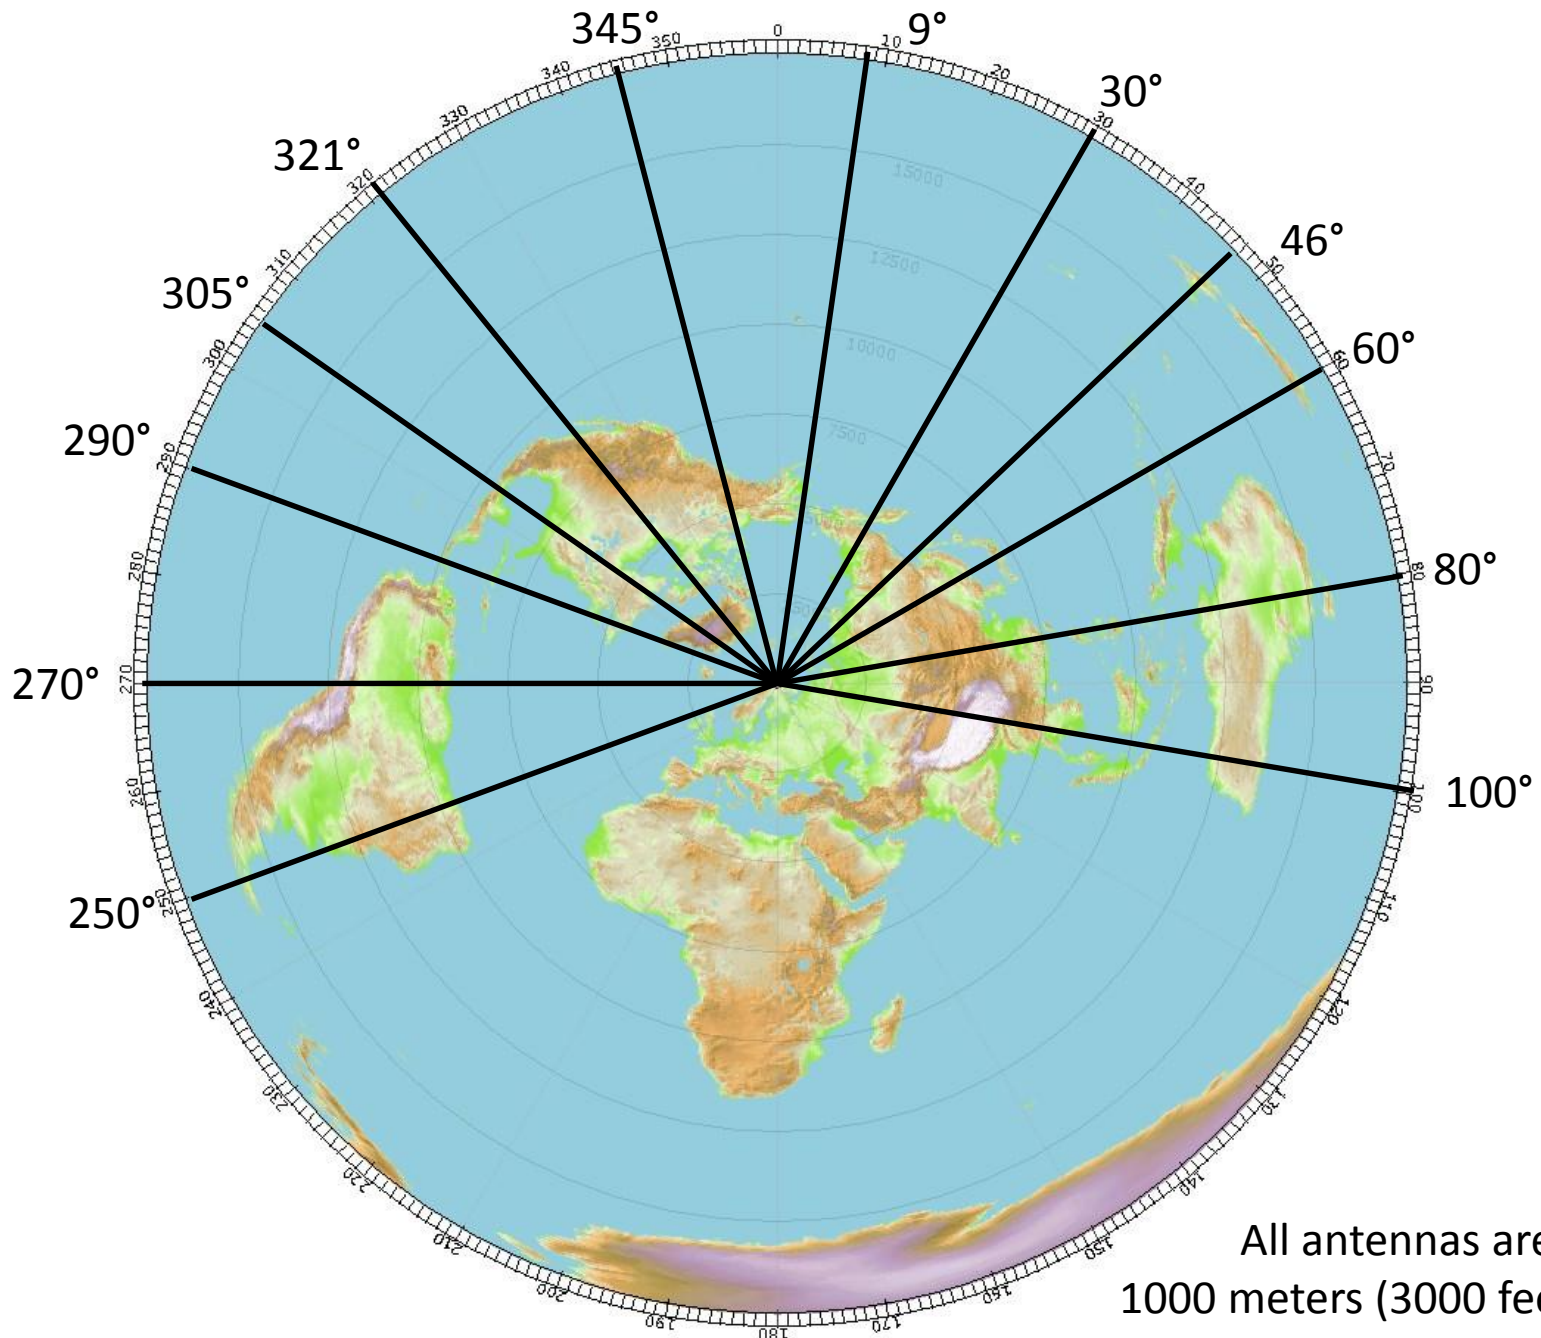

Aihkiniemi antenna directions 2013-2014

All antennas are about
1000 meters (3000 feet) long.